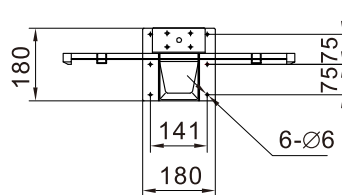

Control box

Remote control

Technical specifications

Type	JC35VT-650	JC35VT-1000
Max load capacity(N)		600
Static load(N)		700
Input voltage(VAC)		110-240
Load speed(mm/s)		25
Min height(mm)	570	810
Max height(mm)	1220	1810
Color	Black	
Duty cycle	2 minutes continues use followed by 18 minutes not in use	
IP grade	IP20	
Ambient temperature	+5°C~+40°C	
Certification	CE/UL	
Packaging	670*310*250	900*310*235
Weight	16.5Kg	21Kg

Dimension

JC35VT-650

JC35VT-1000

Ordering Key

JC35VT - 3 - B - 230 (650)

Application case