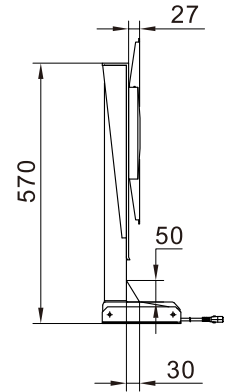

Control box

Remote control

Technical specifications

Type	JC35VT-650	JC35VT-1000
Max load capacity(N)		600
Static load(N)		700
Input voltage(VAC)		110-240
Load speed(mm/s)		25
Min height(mm)	570	810
Max height(mm)	1220	1810
Color	Black	
Duty cycle	2 minutes continues use followed by 18 minutes not in use	
IP grade	IP20	
Ambient temperature	+5°C~+40°C	
Certification	CE/UL	
Packaging	670*310*250	900*310*235
Weight	16.5Kg	21Kg

Dimension

JC35VT-650

JC35VT-1000

Ordering Key

JC35VT - 3 - B - 230 (650)

Application case