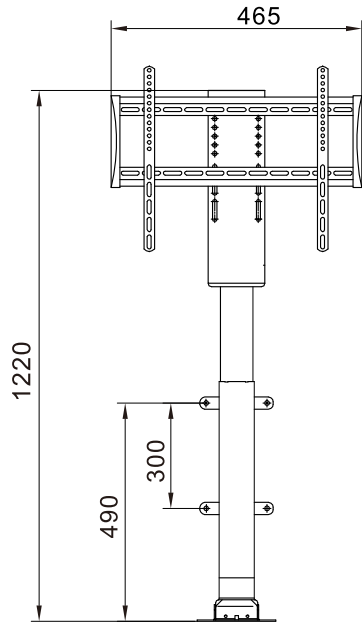

Control box

Remote control

Technical specifications

Type	JC35VT-650	JC35VT-1000
Max load capacity(N)		600
Static load(N)		700
Input voltage(VAC)		110-240
Load speed(mm/s)		25
Min height(mm)	570	810
Max height(mm)	1220	1810
Color	Black	
Duty cycle	2 minutes continues use followed by 18 minutes not in use	
IP grade	IP20	
Ambient temperature	+5°C~+40°C	
Certification	CE/UL	
Packaging	670*310*250	900*310*235
Weight	16.5Kg	21Kg

Dimension

JC35VT-650

JC35VT-1000

Ordering Key

JC35VT - 3 - B - 230 (650)

Application case