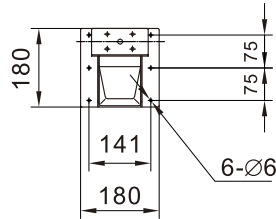

Control box

Remote control

Technical specifications

Type	JC35VT-650	JC35VT-1000
Max load capacity(N)		600
Static load(N)		700
Input voltage(VAC)		110-240
Load speed(mm/s)		25
Min height(mm)	570	810
Max height(mm)	1220	1810
Color	Black	
Duty cycle	2 minutes continues use followed by 18 minutes not in use	
IP grade	IP20	
Ambient temperature	+5°C~+40°C	
Certification	CE/UL	
Packaging	670*310*250	900*310*235
Weight	16.5Kg	21Kg

Dimension

JC35VT-650

JC35VT-1000

Ordering Key

JC35VT - 3 - B - 230 (650)

Application case