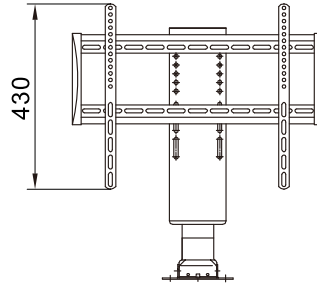

Control box

Remote control

Technical specifications

Type	JC35VT-650	JC35VT-1000
Max load capacity(N)		600
Static load(N)		700
Input voltage(VAC)		110-240
Load speed(mm/s)		25
Min height(mm)	570	810
Max height(mm)	1220	1810
Color	Black	
Duty cycle	2 minutes continues use followed by 18 minutes not in use	
IP grade	IP20	
Ambient temperature	+5°C~+40°C	
Certification	CE/UL	
Packaging	670*310*250	900*310*235
Weight	16.5Kg	21Kg

Dimension

JC35VT-650

JC35VT-1000

Ordering Key

JC35VT - 3 - B - 230 (650)

Application case