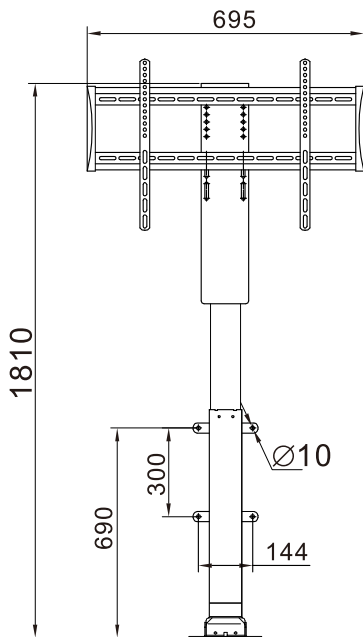

Control box

Remote control

Technical specifications

Type	JC35VT-650	JC35VT-1000
Max load capacity(N)		600
Static load(N)		700
Input voltage(VAC)		110-240
Load speed(mm/s)		25
Min height(mm)	570	810
Max height(mm)	1220	1810
Color	Black	
Duty cycle	2 minutes continues use followed by 18 minutes not in use	
IP grade	IP20	
Ambient temperature	+5°C~+40°C	
Certification	CE/UL	
Packaging	670*310*250	900*310*235
Weight	16.5Kg	21Kg

Dimension

JC35VT-650

JC35VT-1000

Ordering Key

JC35VT - 3 - B - 230 (650)

Application case