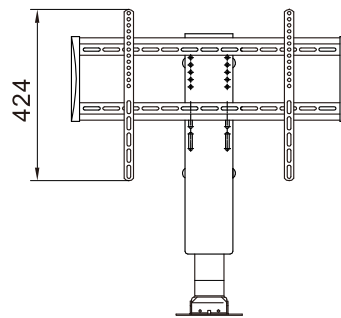

Control box

Remote control

Technical specifications

Type	JC35VT-650	JC35VT-1000
Max load capacity(N)		600
Static load(N)		700
Input voltage(VAC)		110-240
Load speed(mm/s)		25
Min height(mm)	570	810
Max height(mm)	1220	1810
Color	Black	
Duty cycle	2 minutes continues use followed by 18 minutes not in use	
IP grade	IP20	
Ambient temperature	+5°C~+40°C	
Certification	CE/UL	
Packaging	670*310*250	900*310*235
Weight	16.5Kg	21Kg

Dimension

JC35VT-650

JC35VT-1000

Ordering Key

JC35VT - 3 - B - 230 (650)

Application case