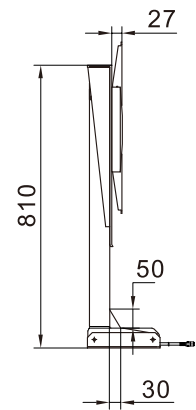

Control box

Remote control

Technical specifications

Type	JC35VT-650	JC35VT-1000
Max load capacity(N)		600
Static load(N)		700
Input voltage(VAC)		110-240
Load speed(mm/s)		25
Min height(mm)	570	810
Max height(mm)	1220	1810
Color	Black	
Duty cycle	2 minutes continues use followed by 18 minutes not in use	
IP grade	IP20	
Ambient temperature	+5°C~+40°C	
Certification	CE/UL	
Packaging	670*310*250	900*310*235
Weight	16.5Kg	21Kg

Dimension

JC35VT-650

JC35VT-1000

Ordering Key

JC35VT - 3 - B - 230 (650)

Application case